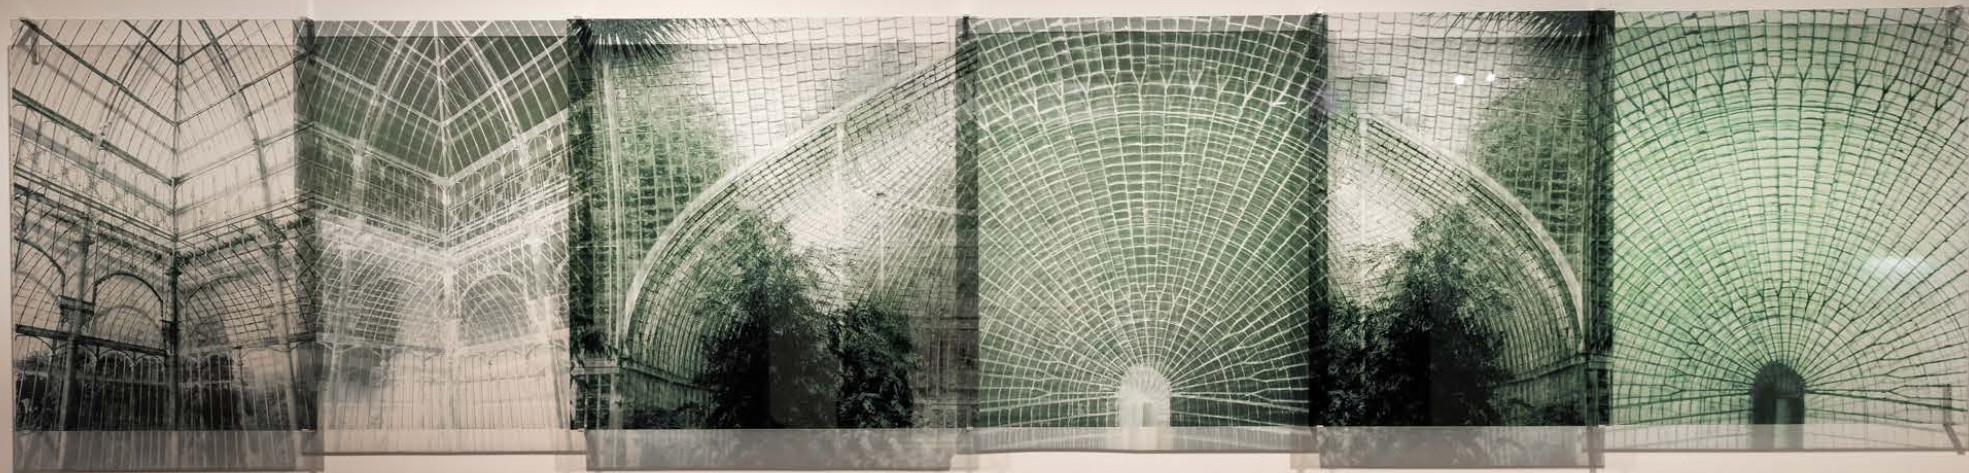

AFTER NATURE JANET LAURENCE

Museum of Contemporary Art Sydney | 1 March- 10 June 2019

Cellular Gardens

After Nature- Janet Laurence MCA Sydney

Solids by Weight Liquids

After Nature- Janet Laurence MCA Sydney

Deep Breathing- Resuscitation for the Reef

After Nature- Janet Laurence MCA Sydney 2015-6/2019

wet, coral, coral drill core and dredge specimens, resin castings, 3D-printed skeletons, fish bones, tubing, laboratory glass, silicon, mirror, pigment, thread, acrylic, sand, glass, shells, clay, video projections