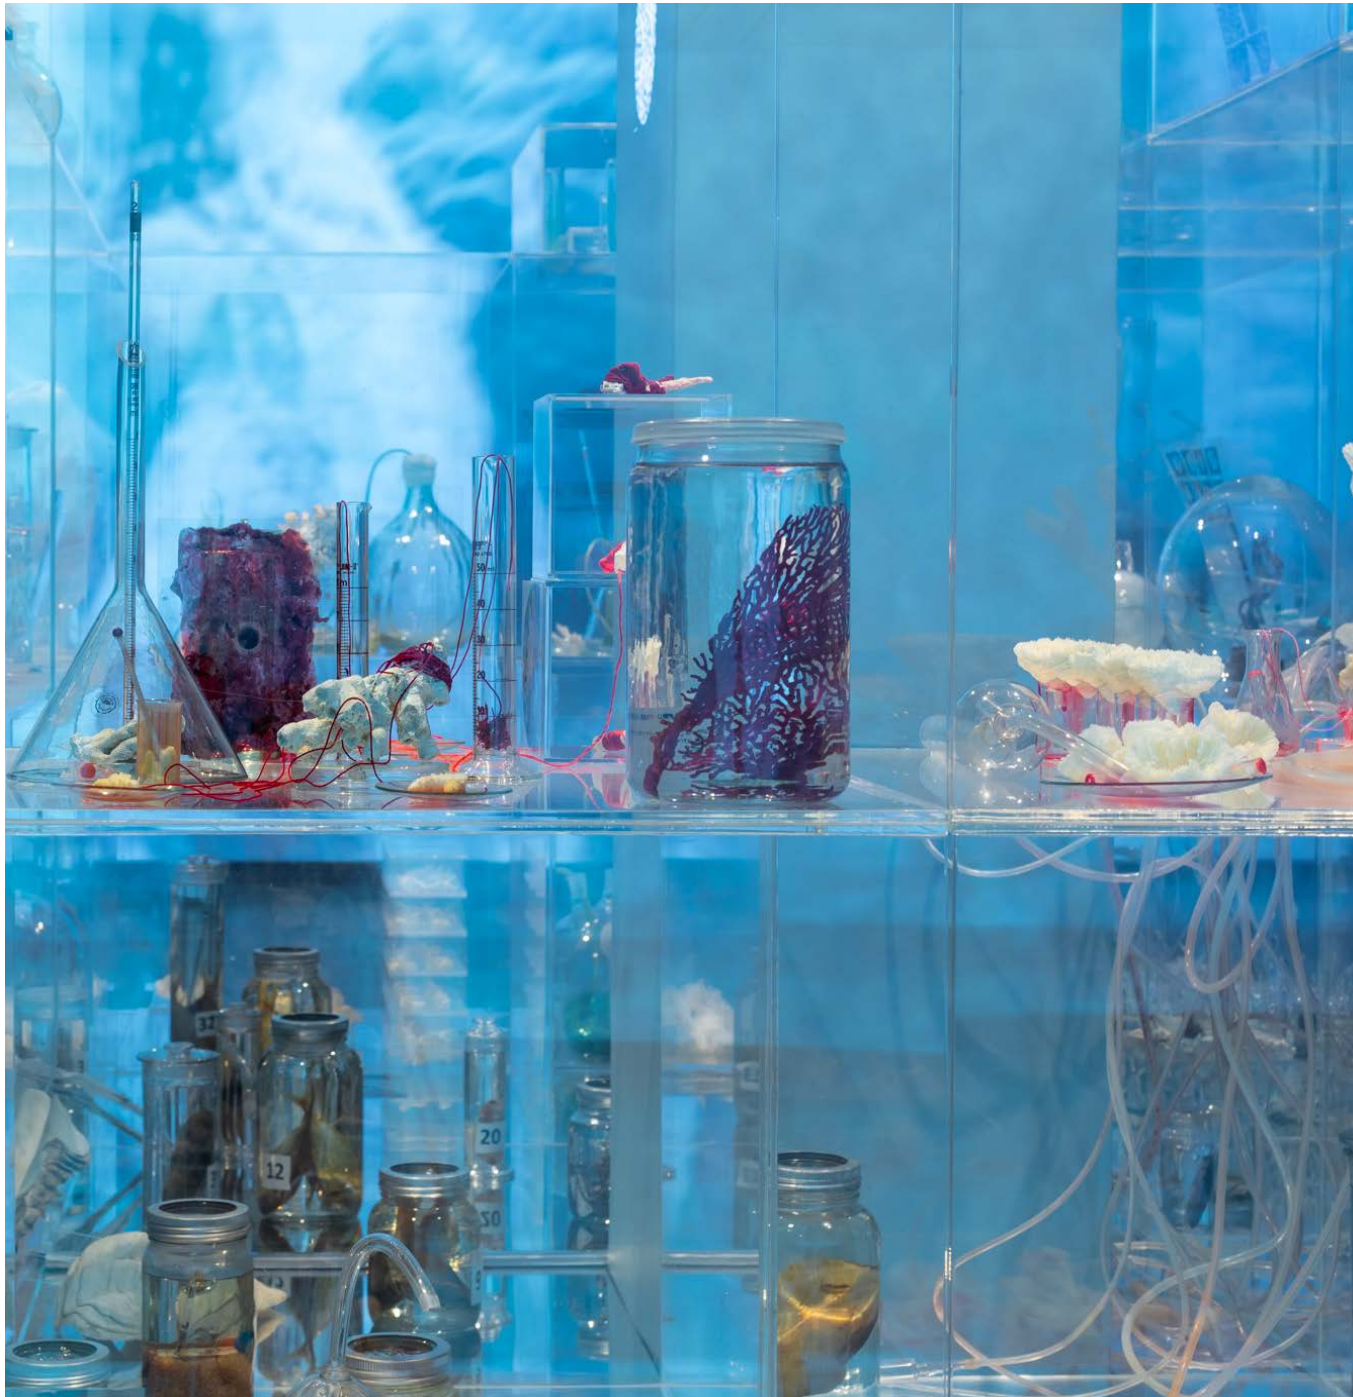

Deep Breathing- Resuscitation for the Reef

After Nature- Janet Laurence MCA Sydney 2015-6/2019

wet, coral, coral drill core and dredge specimens, resin castings, 3D-printed skeletons, fish bones, tubing, laboratory glass, silicon, mirror, pigment, thread, acrylic, sand, glass, shells, clay, video projections